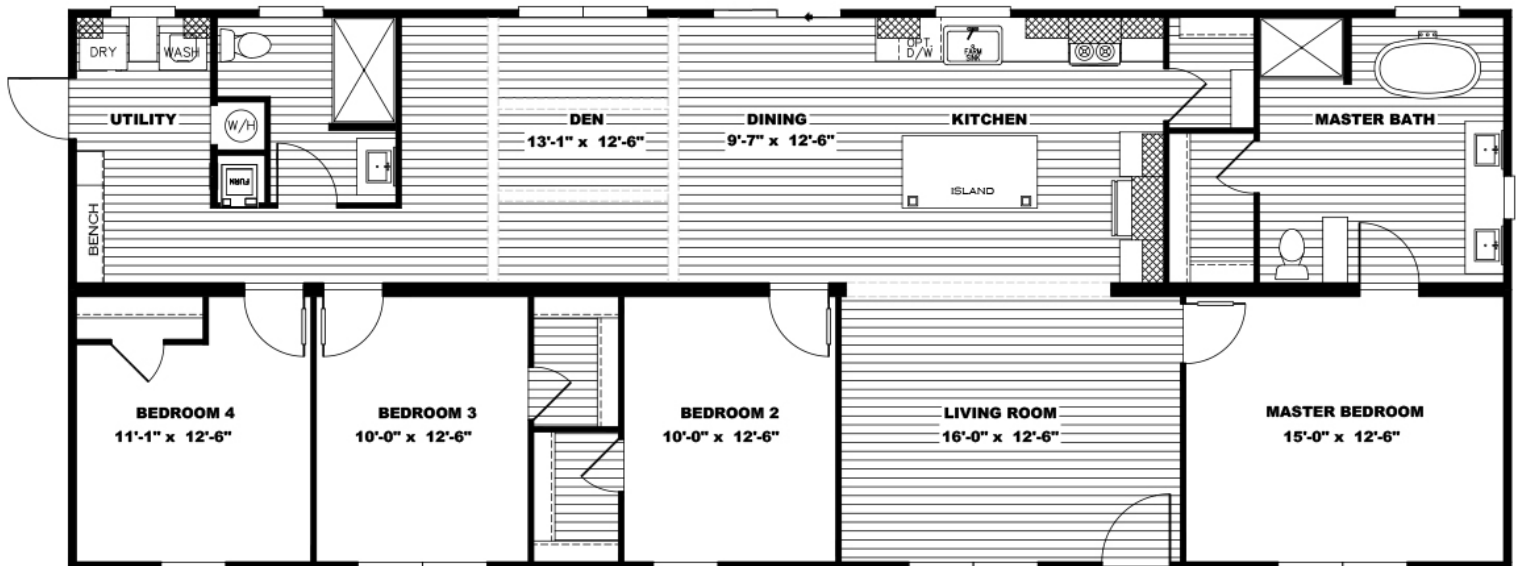

1790 sq ft | 4 beds | 2 baths

DELUXE PLUS Standard Features

- Family Room
- Open Floor Plan
- Kitchen Island
- Split Bedroom
- Double Sinks in Bath
- Separate Tub and Shower
- Utility Room